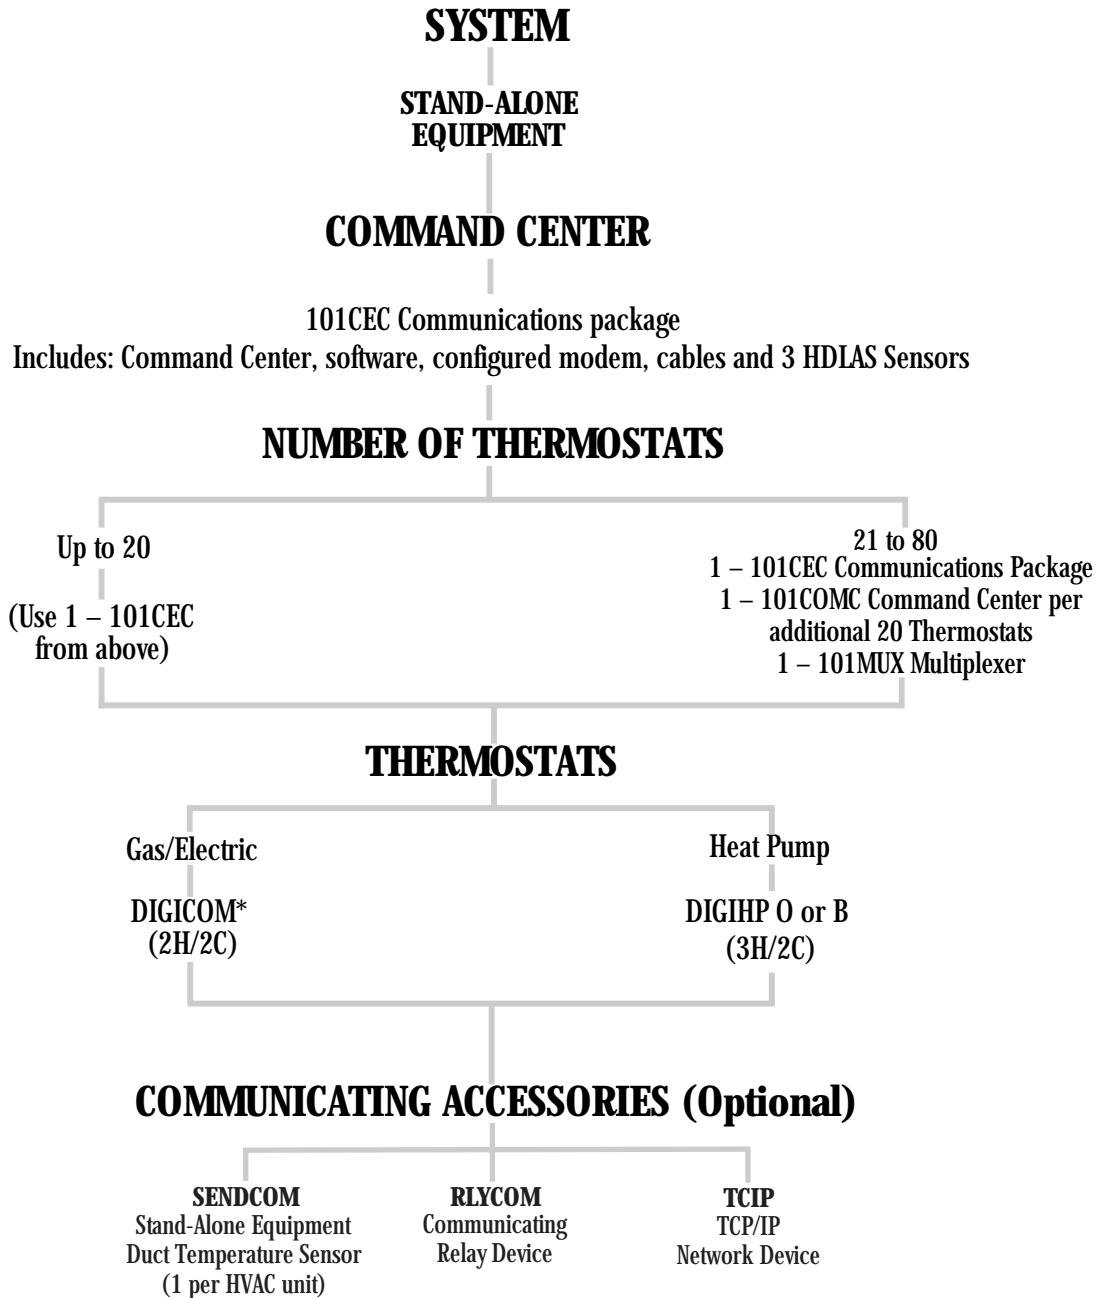

ZONEXCOMMANDER COMPONENT SELECTION GUIDE

ZonexCommander

Remotely control 1-80 stand-alone rooftops or split systems

* **DIGICOM** thermostats provide constant fan operation during the Occupied mode. If intermittent fan operation is required during the occupied period, order **DIGICOM "I."**